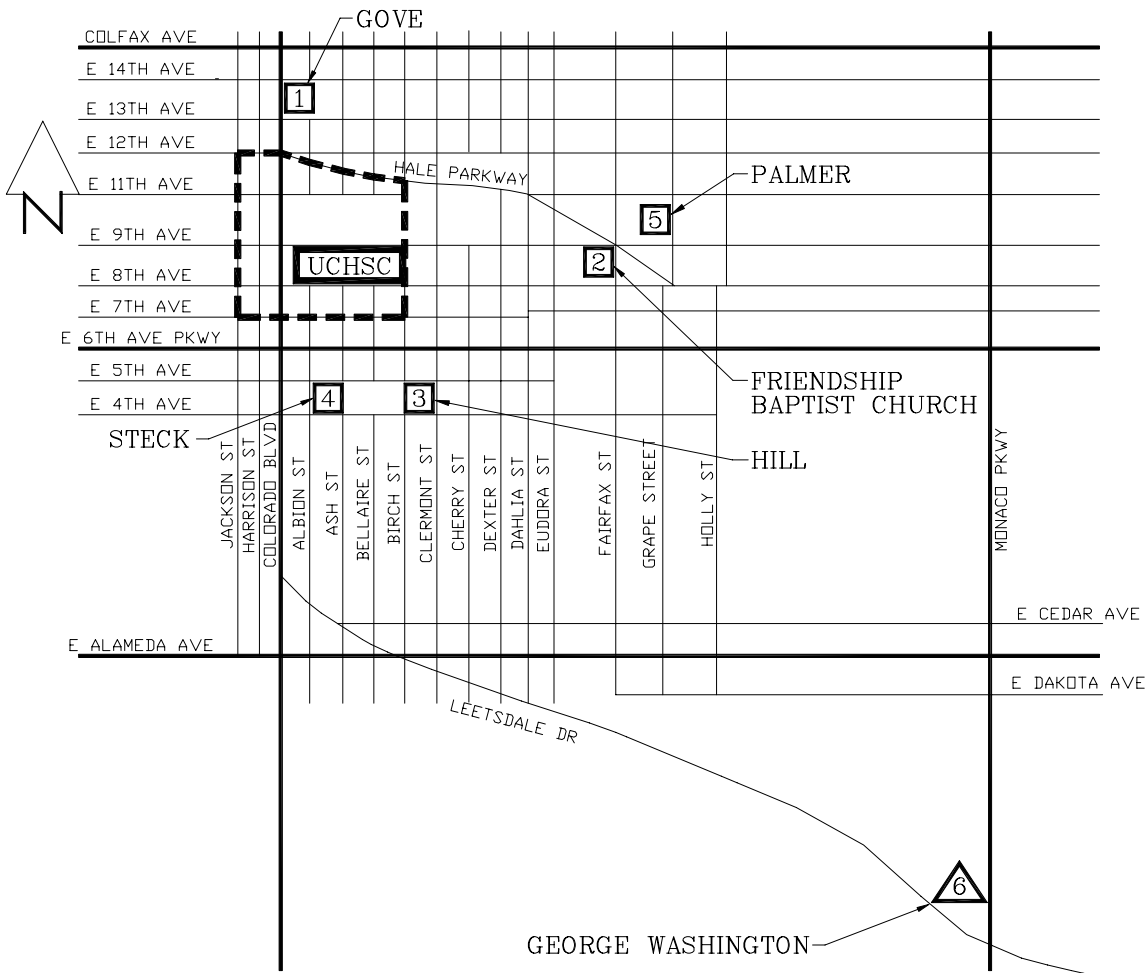

GUEST PARKING

PARK & WALK LOTS

- 1** GOVE JUNIOR HIGH
4050 E. 14TH AVENUE
DENVER, COLORADO
- 2** FRIENDSHIP BAPTIST CHURCH
880 FAIRFAX STREET
DENVER, COLORADO
- 3** HILL MIDDLE SCHOOL
451 CLERMONT STREET
DENVER, COLORADO
- 4** STECK ELEMENTARY
425 ASH STREET
DENVER, COLORADO
- 5** PALMER ELEMENTARY
995 GRAPE STREET
DENVER, COLORADO

PARK & SHUTTLE LOTS

- 6** GEORGE WASHINGTON HIGH SCHOOL
655 S. MONACO PKWY.
DENVER, COLORADO

2 HOUR LIMIT PARKING BOUNDARY

--- 2 HOUR PARKING NOT ENFORCED BY
CITY BETWEEN 8:00 AM - 1:00 PM
HANDICAP & METERED AREAS ENFORCED