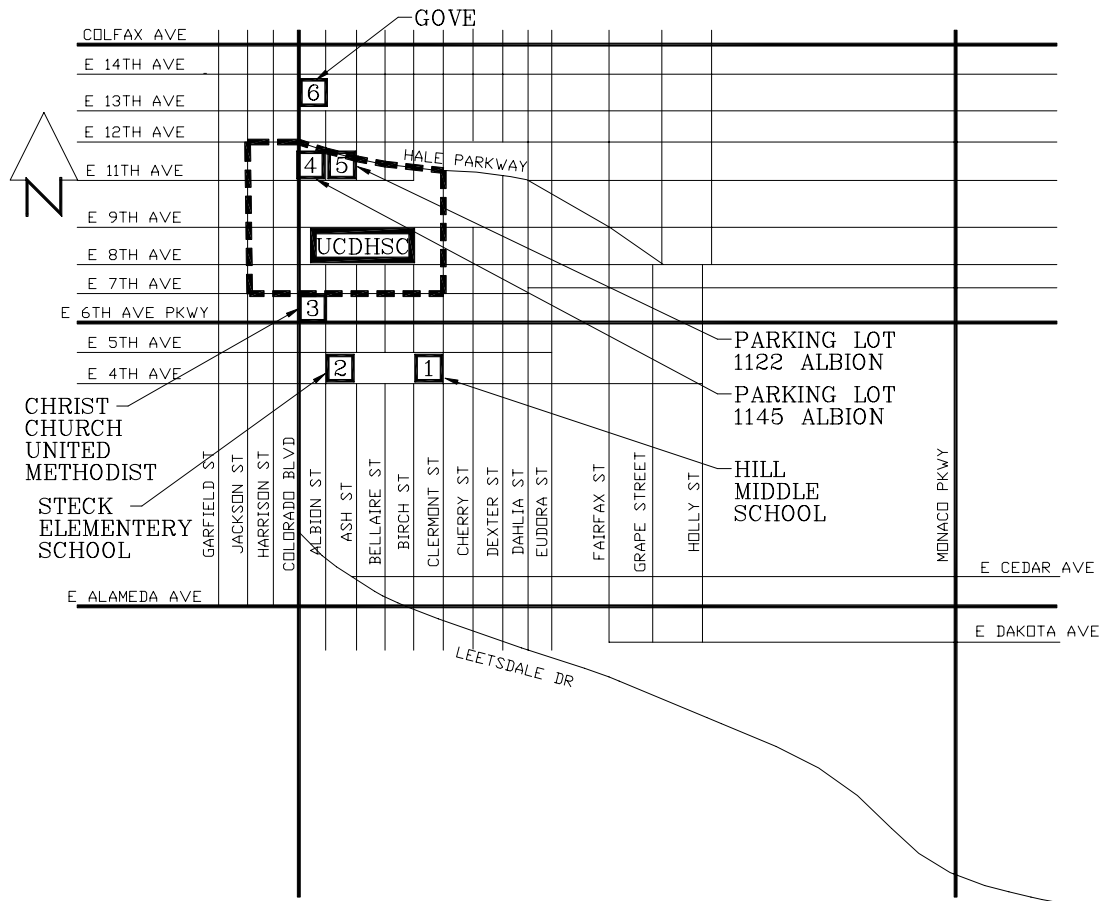

GUEST PARKING

PARK & WALK LOTS

- 1** HILL MIDDLE SCHOOL
451 CLERMONT STREET
DENVER, COLORADO
(ENTER OFF OF 4TH AVE)
- 2** STECK ELEMENTERY SCHOOL
425 ASH STREET
DENVER, COLORADO
(ENTER OFF OF 5TH AVE)
- 3** CHRIST CHURCH UNITED METHODIST
690 COLORADO BLVD.
DENVER, COLORADO
(ENTER OFF OF ALBION)
- 4** PARKING LOT
1145 ALBION STREET
DENVER, COLORADO
(ENTER OFF OF ALBION WEST SIDE OF STREET)
- 5** PARKING LOT
1122 ALBION STREET
DENVER, COLORADO
(ENTER OFF OF ALBION EAST SIDE OF STREET)
- 6** GOVE JUNIOR HIGH
4050 E. 14TH AVE.
DENVER, COLORADO
(ENTER OFF OF ASH)

1 AND 2 HOUR LIMIT PARKING BOUNDARY

--- 1 AND 2 HOUR PARKING NOT ENFORCED BY
CITY BETWEEN 8:00 AM - 3:00 PM
HANDICAP & METERED AREAS ENFORCED