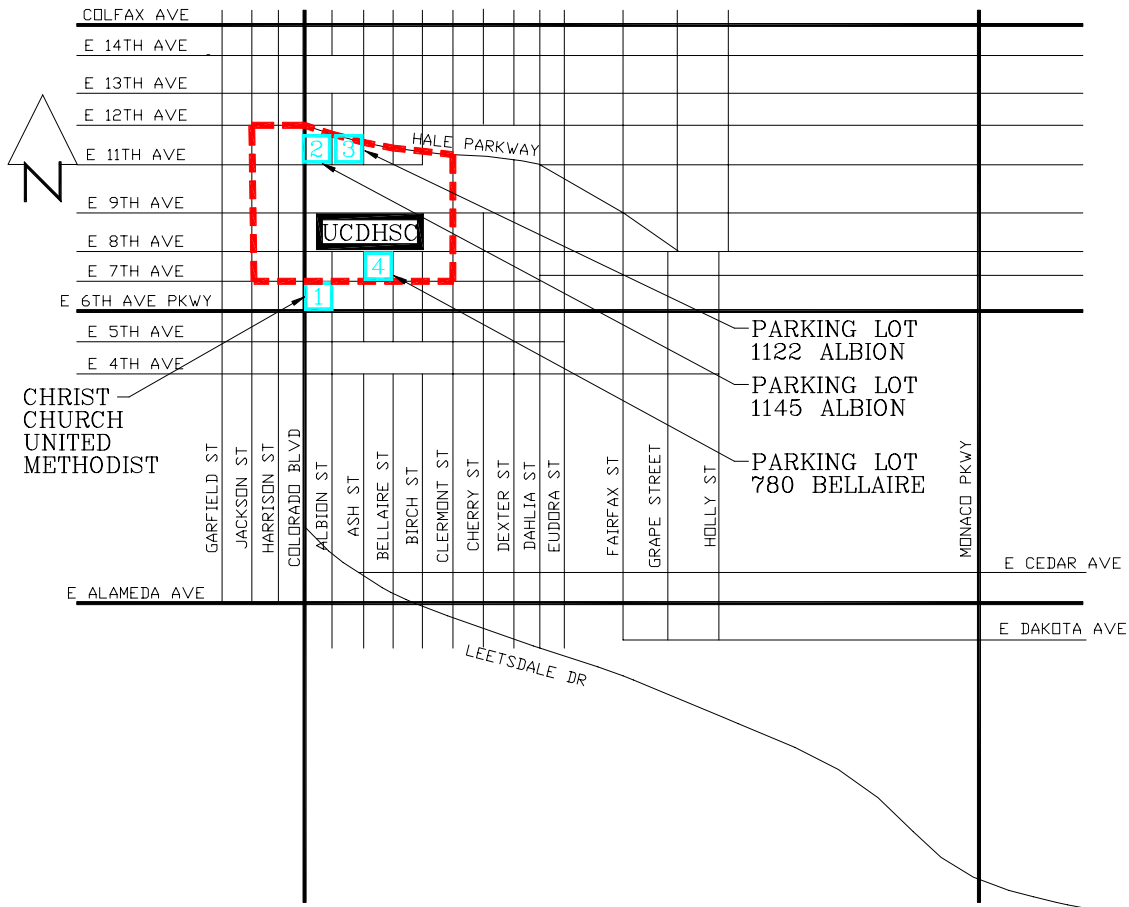

GUEST PARKING

1 AND 2 HOUR LIMIT PARKING BOUNDARY

- - - 1 AND 2 HOUR PARKING NOT ENFORCED BY
CITY BETWEEN 8:00 AM - 3:00 PM

HANDICAP & METERED AREAS ENFORCED

PARK & WALK LOTS

- 1 CHRIST CHURCH UNITED METHODIST
690 COLORADO BLVD.
DENVER, COLORADO
(ENTER OFF OF ALBION)
- 2 PARKING LOT
1145 ALBION STREET
DENVER, COLORADO
(ENTER OFF OF ALBION WEST SIDE OF STREET)
- 3 PARKING LOT
1122 ALBION STREET
DENVER, COLORADO
(ENTER OFF OF ALBION EAST SIDE OF STREET)
- 4 PARKING LOT
780 BELLAIRE ST. (BEHIND SUBWAY SHOP)
DENVER, COLORADO
(ENTER OFF OF EAST SIDE OF STREET)