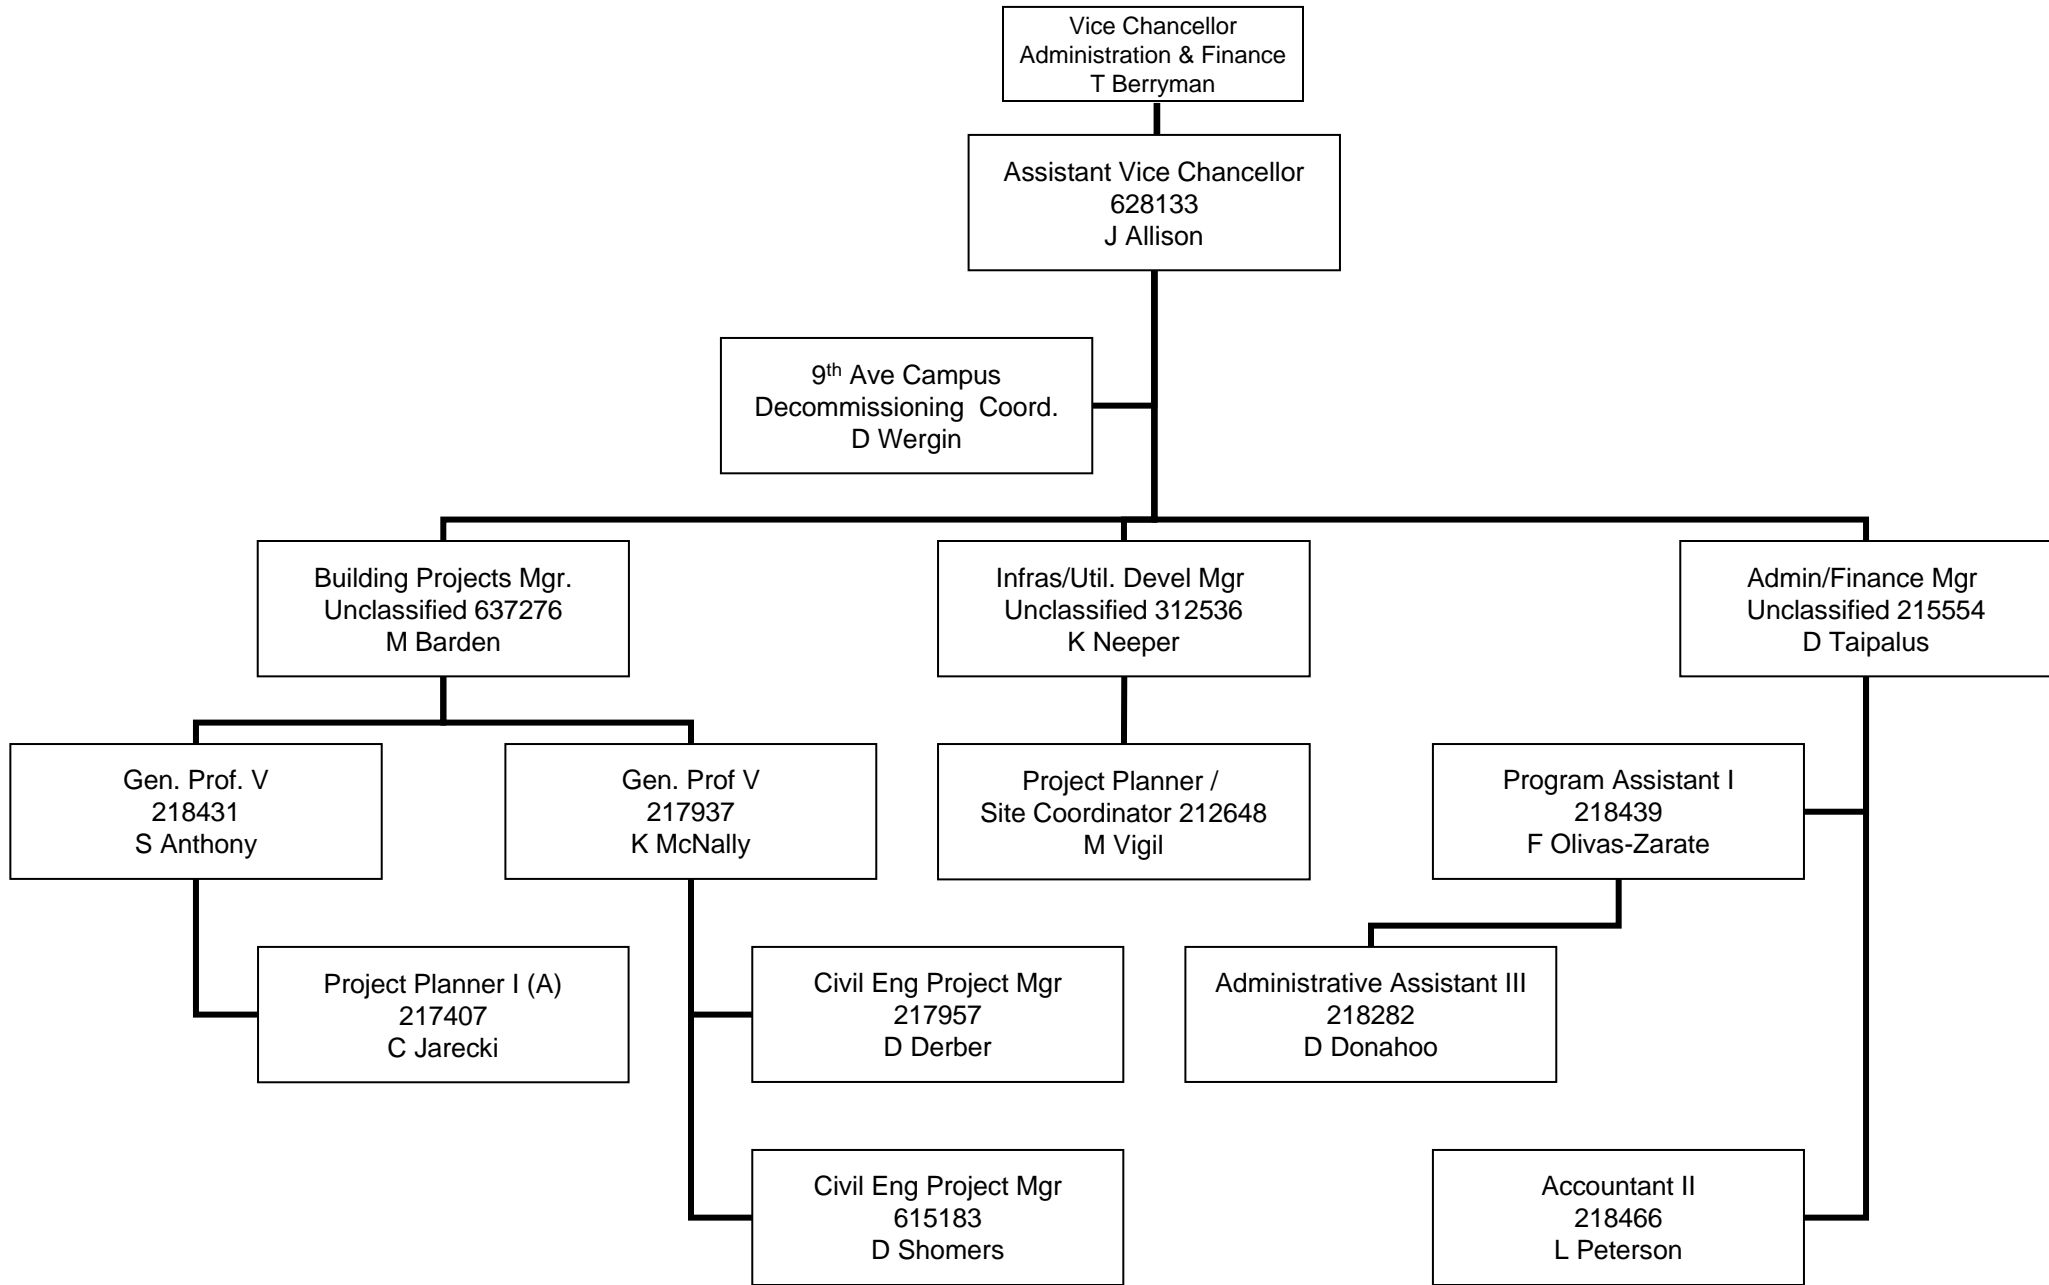

FACILITIES PROJECTS DEPARTMENT

Notes: (A) Outage Coordinator is a shared position between Facilities Projects and Facilities Operations.